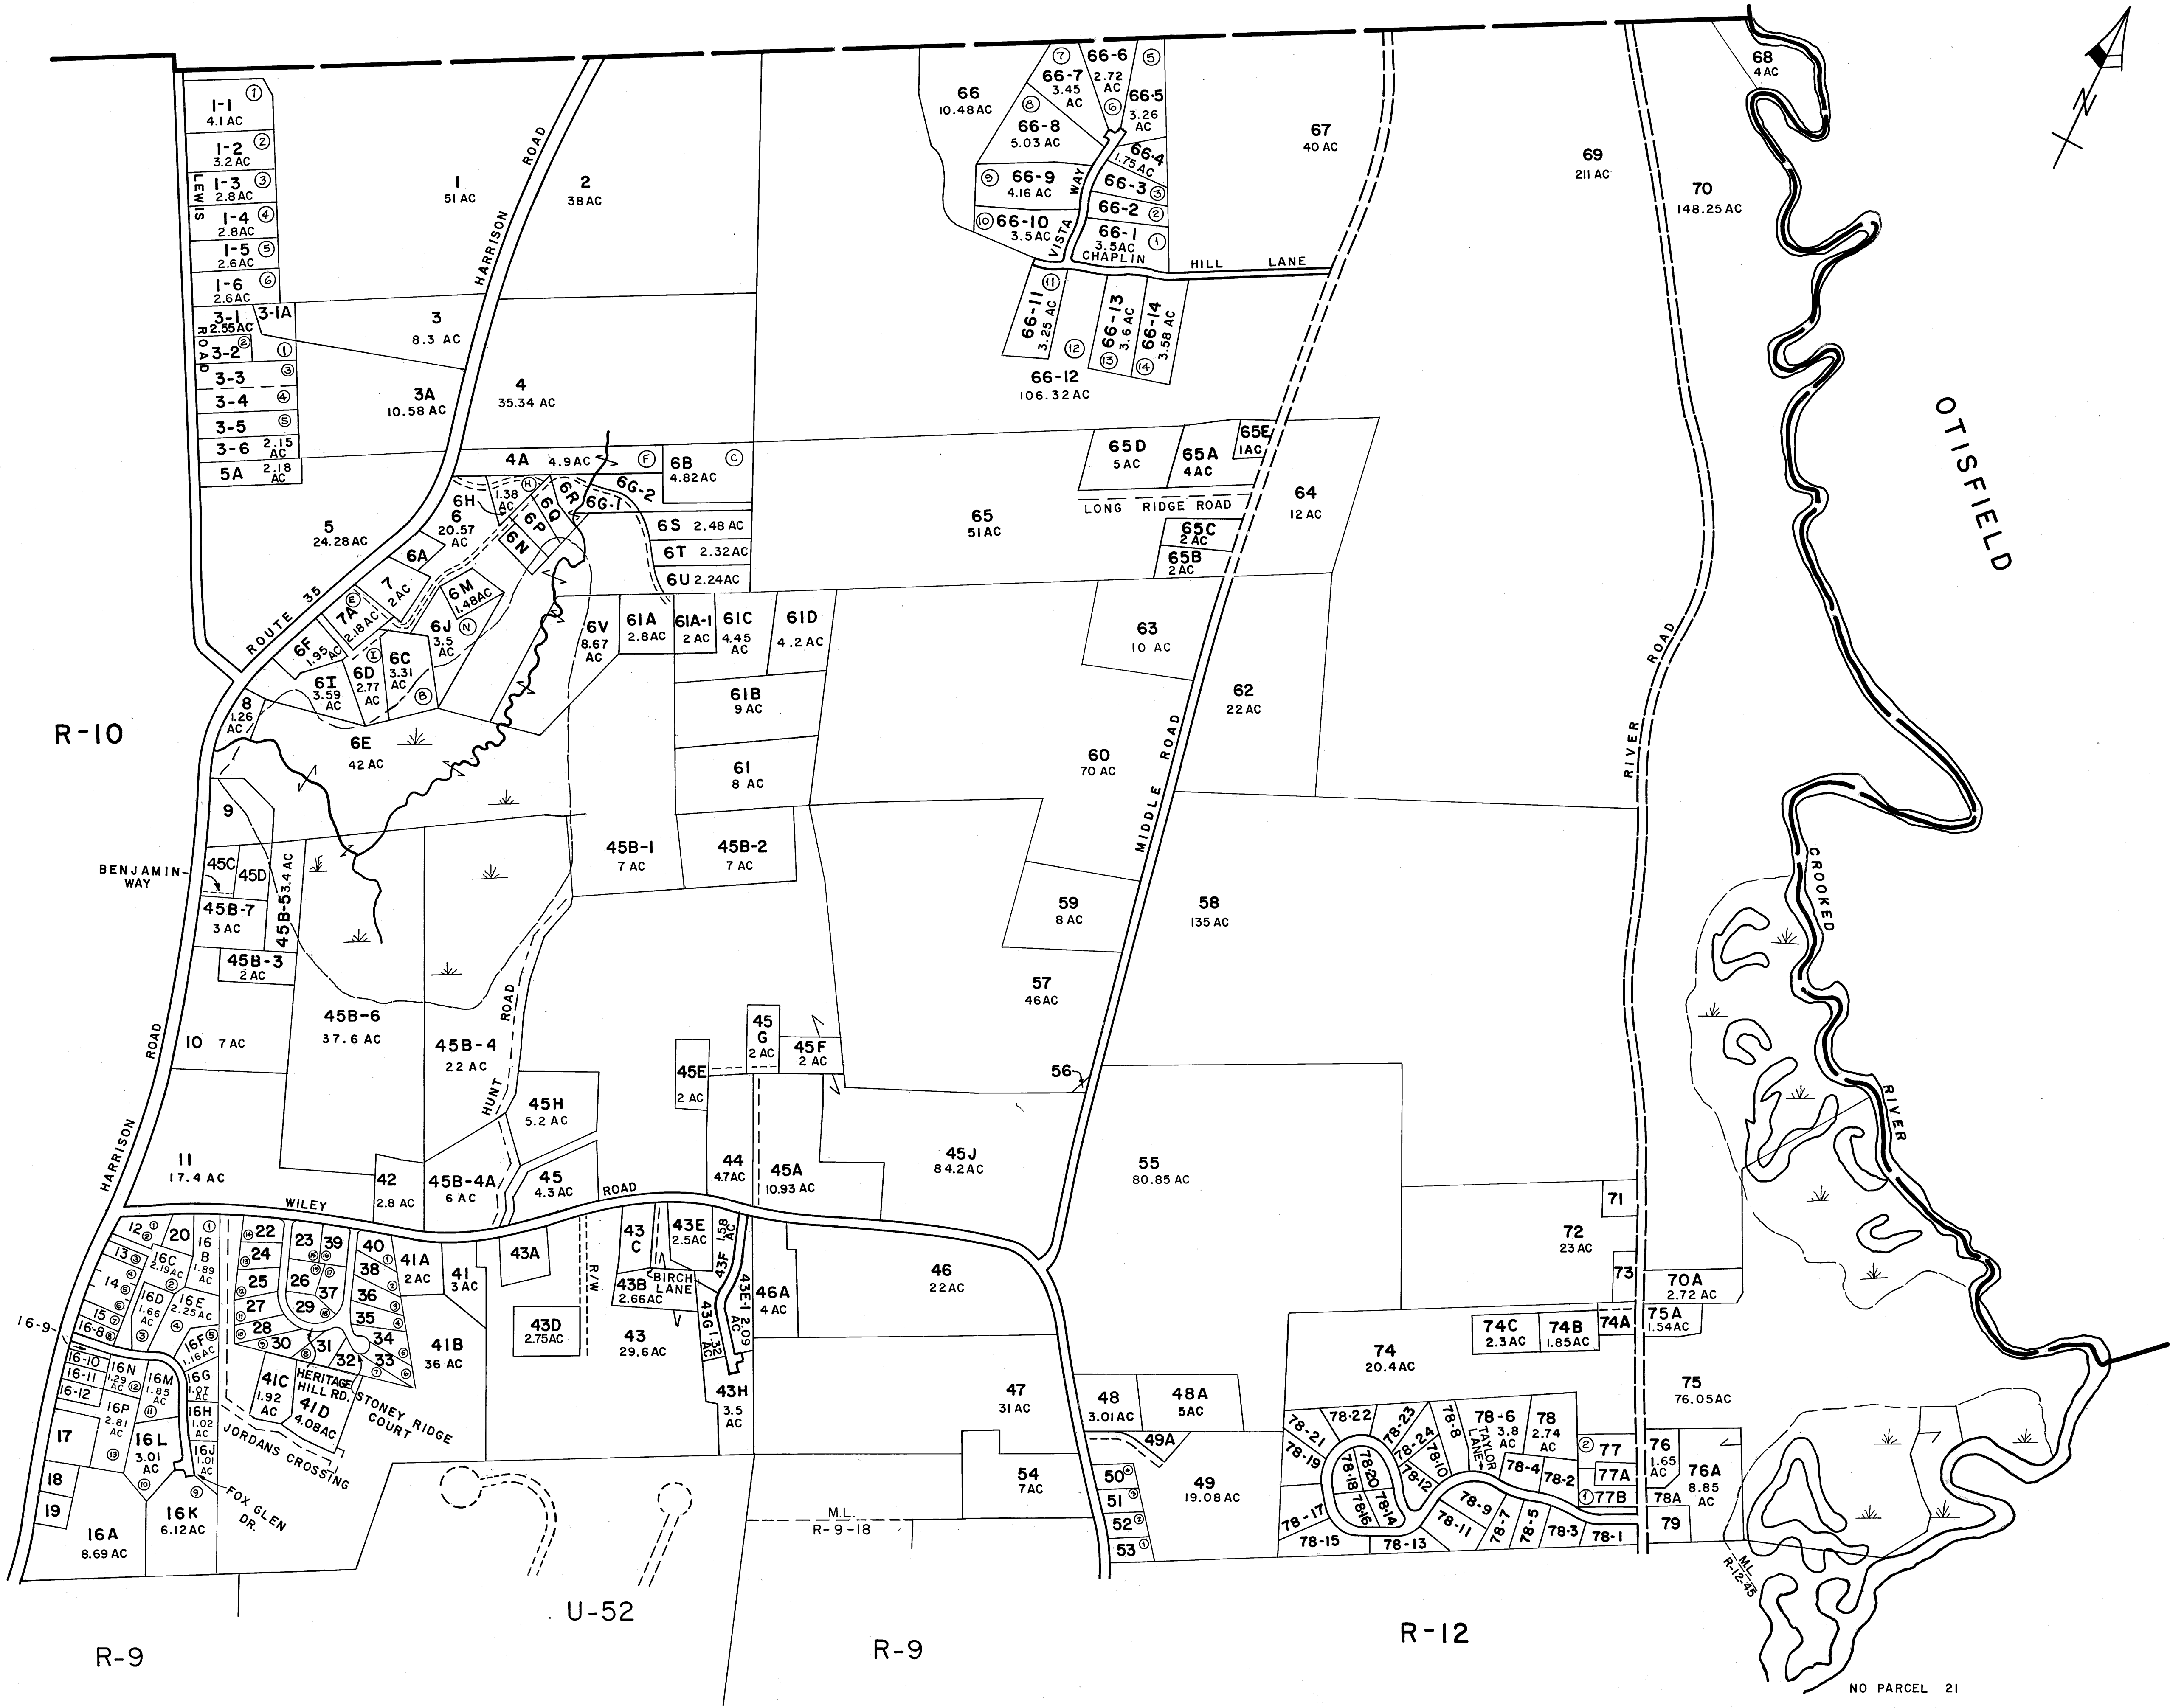

HARRISON

JOHN E. O'DONNELL & ASSOCIATES
 AUBURN, MAINE
 1969 1979

FOR ASSESSMENT PURPOSES ONLY
 NOT FOR PROPERTY CONVEYANCES

PROPERTY MAP
NAPLES, MAINE

0 500 1000
 SCALE IN FEET

R-11

NO PARCEL 21